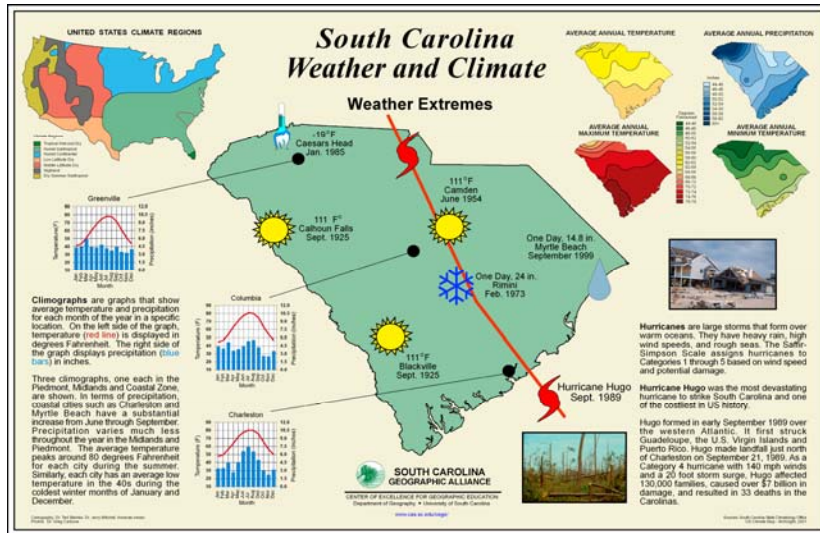

Center of Excellence for Geographic Education
South Carolina Geographic Alliance

SCGA POSTER SERIES

© 2011 South Carolina Geographic Alliance.
Distribution and use is limited to educational purposes.

South Carolina Weather and Climate (24 x 36)

Weather extremes, temperature, precipitation, climographs, hurricanes.