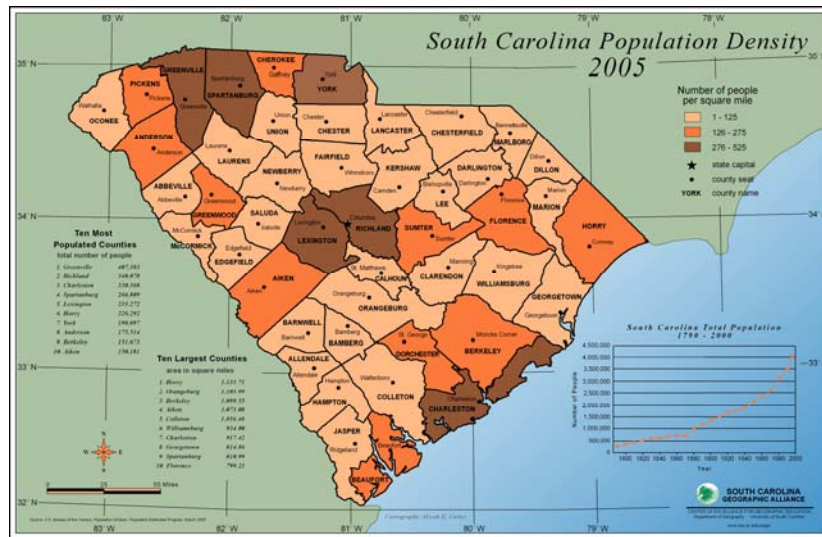

## South Carolina Weather and Climate (24 x 36)

Weather extremes, temperature, precipitation, climographs, hurricanes.

## Natural Hazards of South Carolina (24 x 36)

Earthquakes, Floods, Tornadoes, and Hurricanes.

Center of Excellence for Geographic Education  
South Carolina Geographic Alliance

## South Carolina Population Density, 2005 (24 x 36)

South Carolina population density, county and county seat names, ten most populous counties and cities.

### Connecting with Rice: Carolina Lowcountry and Africa (24 x 36)

Contemporary and Historic Rice Production in Africa, Colonial and 19<sup>th</sup> Century Rice Production in South Carolina.